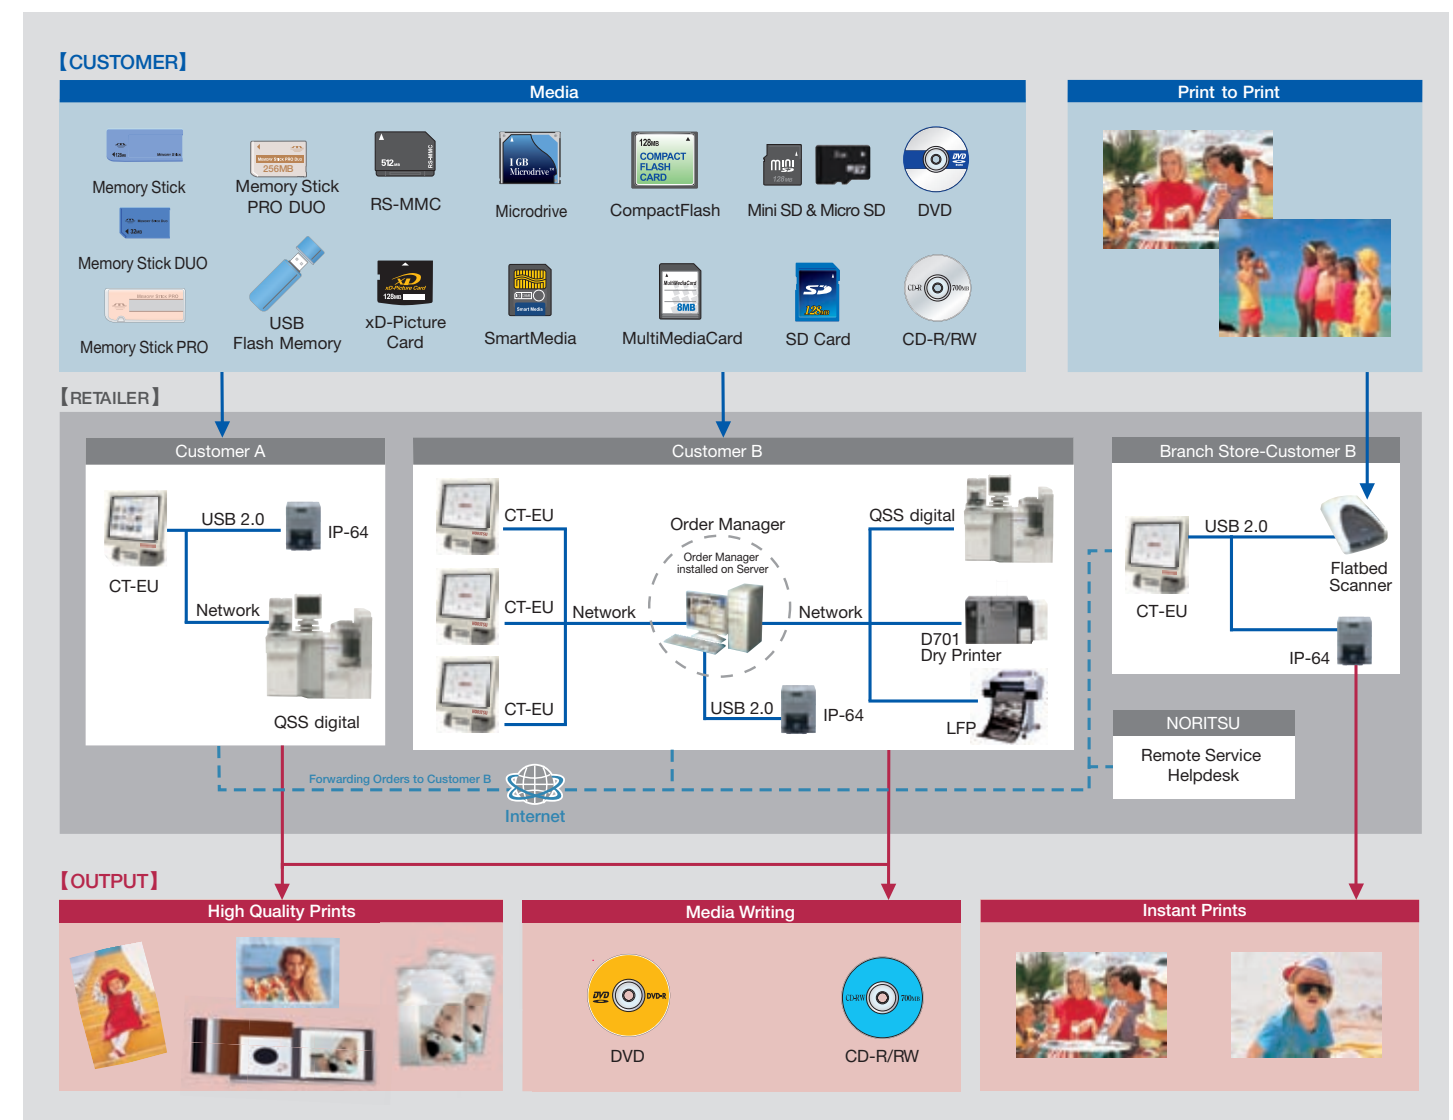

CT-EU The CT-EU is a powerful and State of the Art Consumer Terminal.

Along with the standard configuration, the CT-EU delivers a wide range of features to meet retailers' demands. Powerful optional modules ensure that retailers are comfortably equipped for the demands of future photobusiness

Frontend Features:

- Quick Order Placing for variable print sizes
- Business Expanding Modules:
 - Photobook Creator
 - Calendar Creator
 - Poster Creator
 - Greeting Card Creator
 - Photo Gift Creator (T-shirts, Mug etc)
 - Biometric ID Photos Creator
- New modern 3D Order interface Design.
- Online Software updates ensure latest version software and remote helpdesk is possible via the Internet.
- Multi language - Supports 26 languages: English, German, Polish, French, Italian, Hungarian, Dutch, Russian, Greek, Spanish, Lithuanian, Estonian, Swedish, Latvian, Danish, Japanese, Icelandic, Finnish, Macedonian, Serbian, Czech, Romanian, Turkish, Bulgarian, Croatian, Portuguese.
- Orders can be released remotely by scanning a barcode on the customer receipt.
- Various payment systems are selectable - Payment via cash, credit or loyalty card.

Order Manager Features:

- No limitation of terminal connections
- Order priority management
- Order validation via external barcode scanning
- Order forwarding to partner shops
- No limitation of output devices
- Non restrictive product setup
- Integrated fully automatic image enhancement
- Reordering of single orders
- Important order information at a glance
- Auto receipt printing at order processing
- Statistics